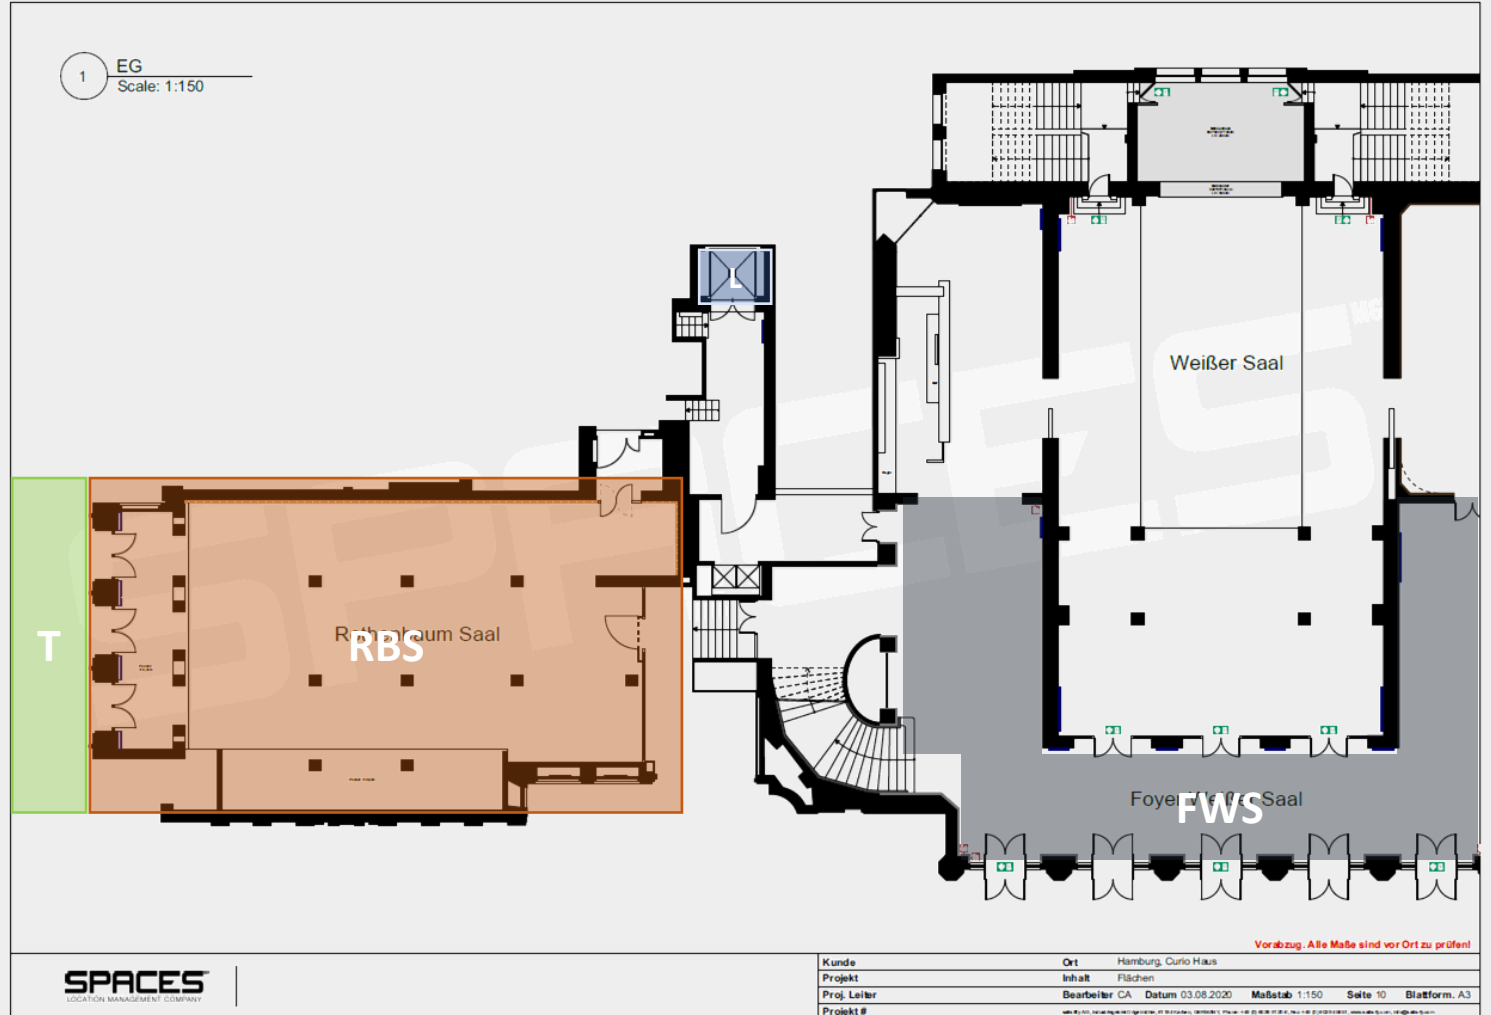

# CURIO HAUS

EG

RBS  
 Rothenbaum Saal,  
 approx. 300 sqm  
 (2350 x 1277 cm)

FWS  
 Foyer Weißer Saal,  
 approx. 230 sqm

L  
 Goods lift (3306lbs)

T  
 Terrace, 30 sqm

Separate inlet & outlet

Fiber optic Internet up to 500 MBit