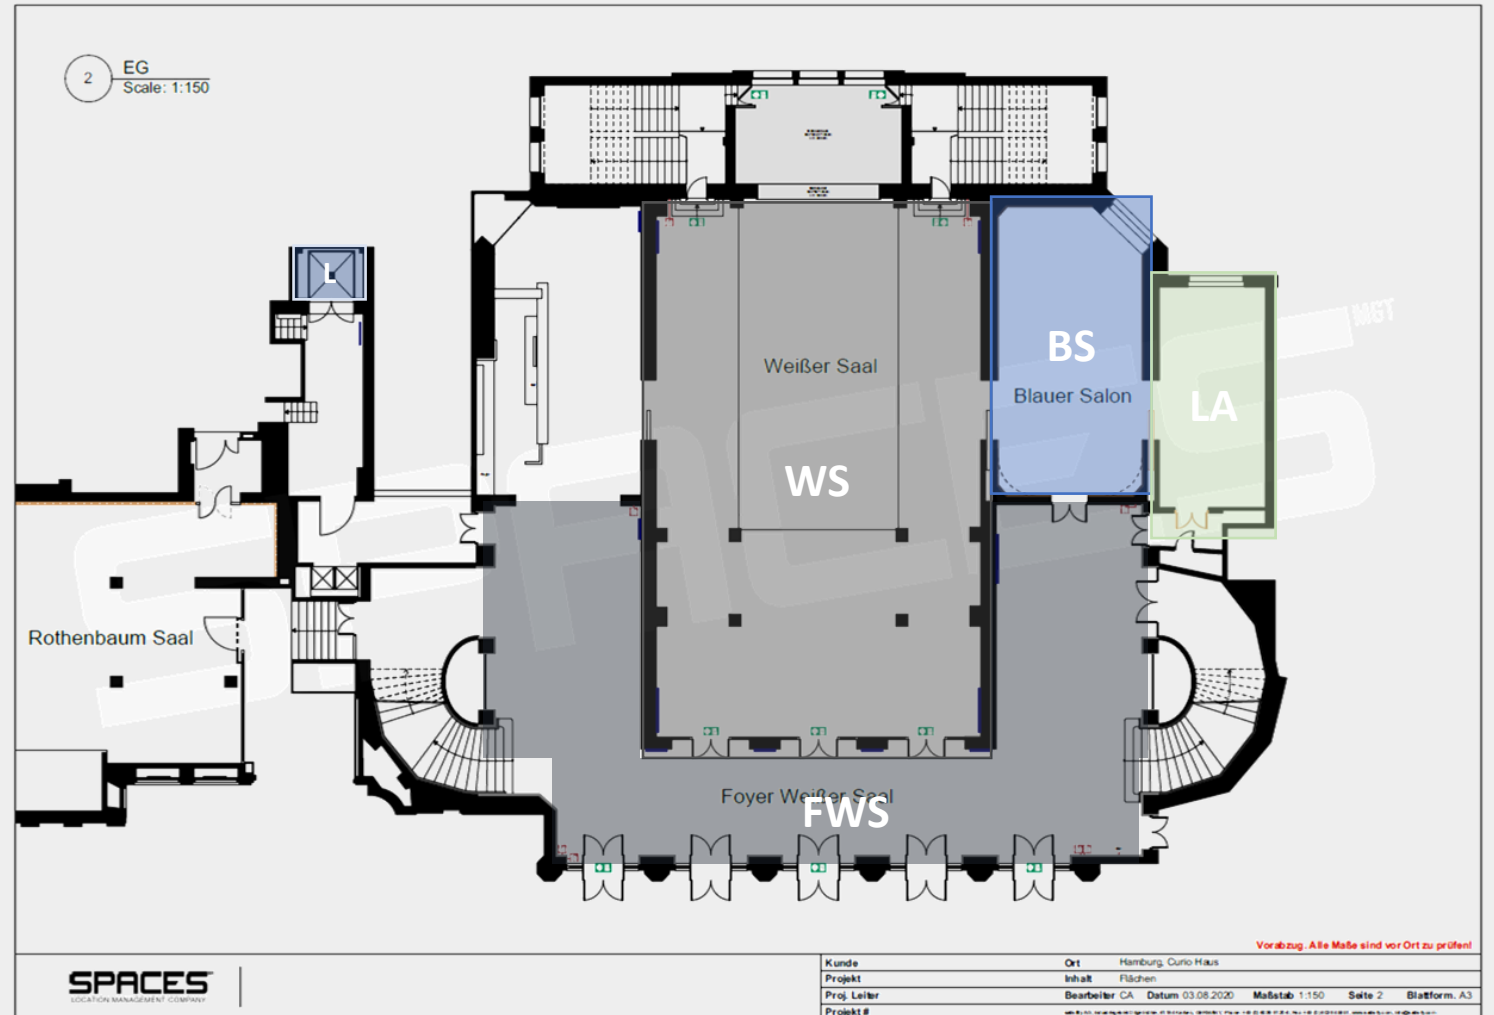

# CURIO HAUS

EG

WS Weißer Saal, approx. 300 sqm  
(2200 cm x 1330 cm)  
LH: 705 cm

FWS Foyer Weißer Saal,  
approx. 230 sqm  
LH: 360 cm

BS Blauer Salon, approx. 67 sqm  
LH: 375 cm

LA Storage, approx. 39 sqm  
LH: 320 cm

L Goods lift (3306 lbs)

Integrated stage

Connected conference room

Light parquet floor

Circumferential foyer area

Barrier-free access

fiber optic Internet up to 500 MBit