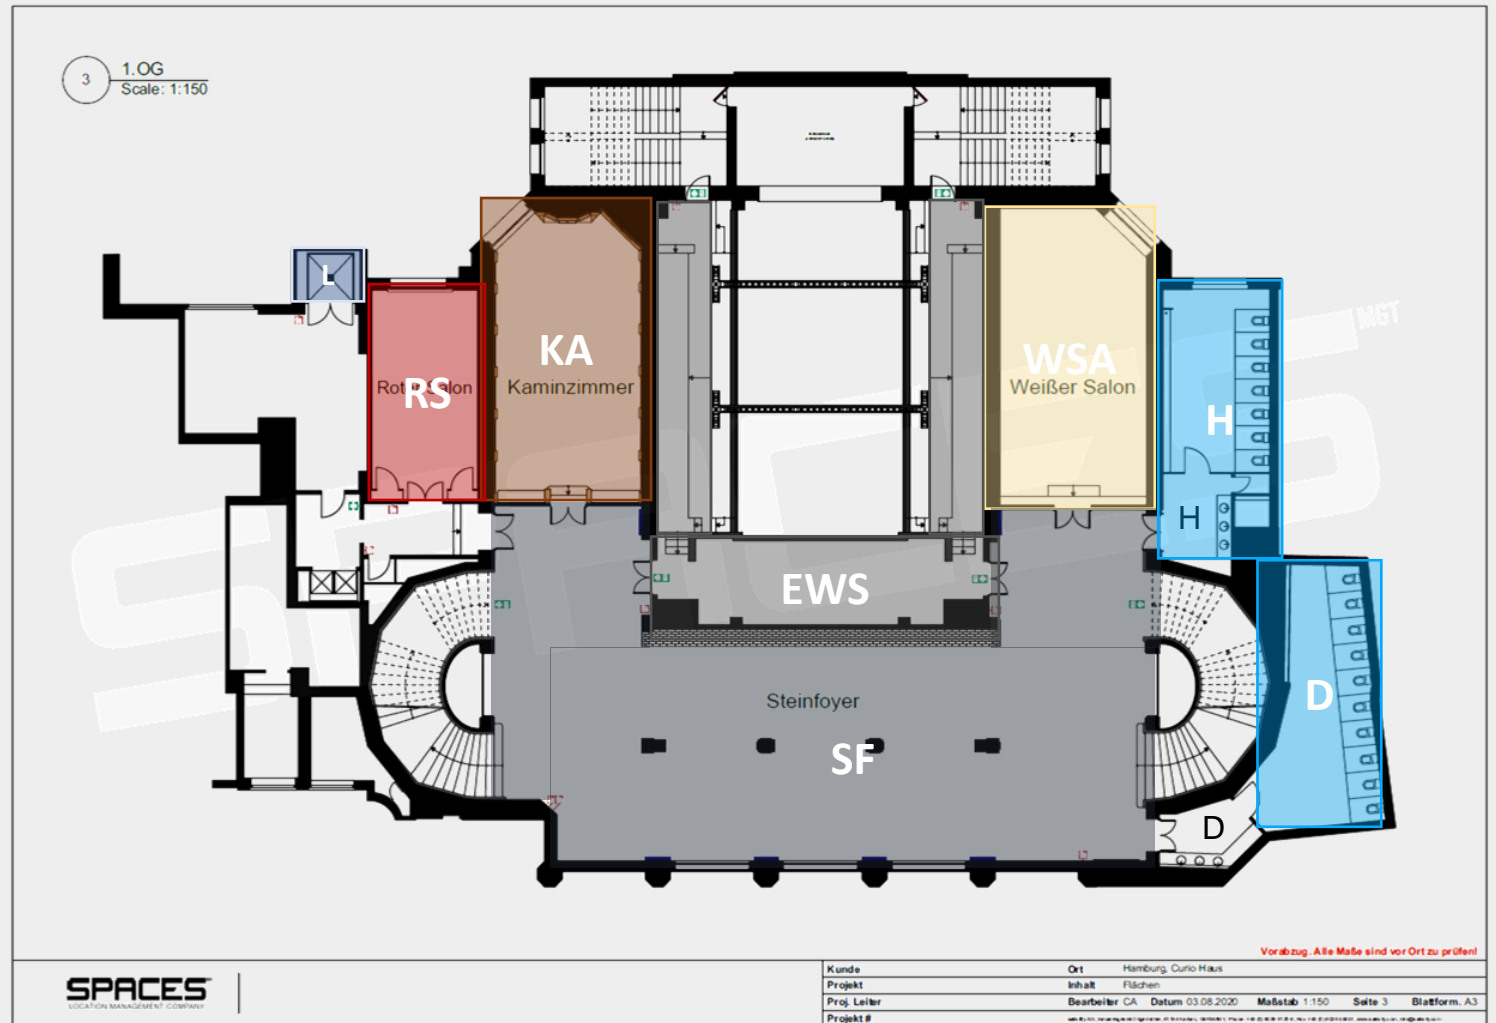

CURIO HAUS

1. OG

- RS Roter Salon, approx. 35 sqm
- KA Kaminzimmer, approx. 63 sqm
  LH: 347 cm
- SF Steinfoyer, approx. 290 sqm
  LH: 360 cm
- WSA Weißer Salon, approx. 67 sqm
  LH: 342 cm
- EWS Gallery Weißer Saal – for technology
- D Ladies WC
- H Gents WC
- L Goods lift (3306 lbs)

fiber optic Internet up to 500 MBit