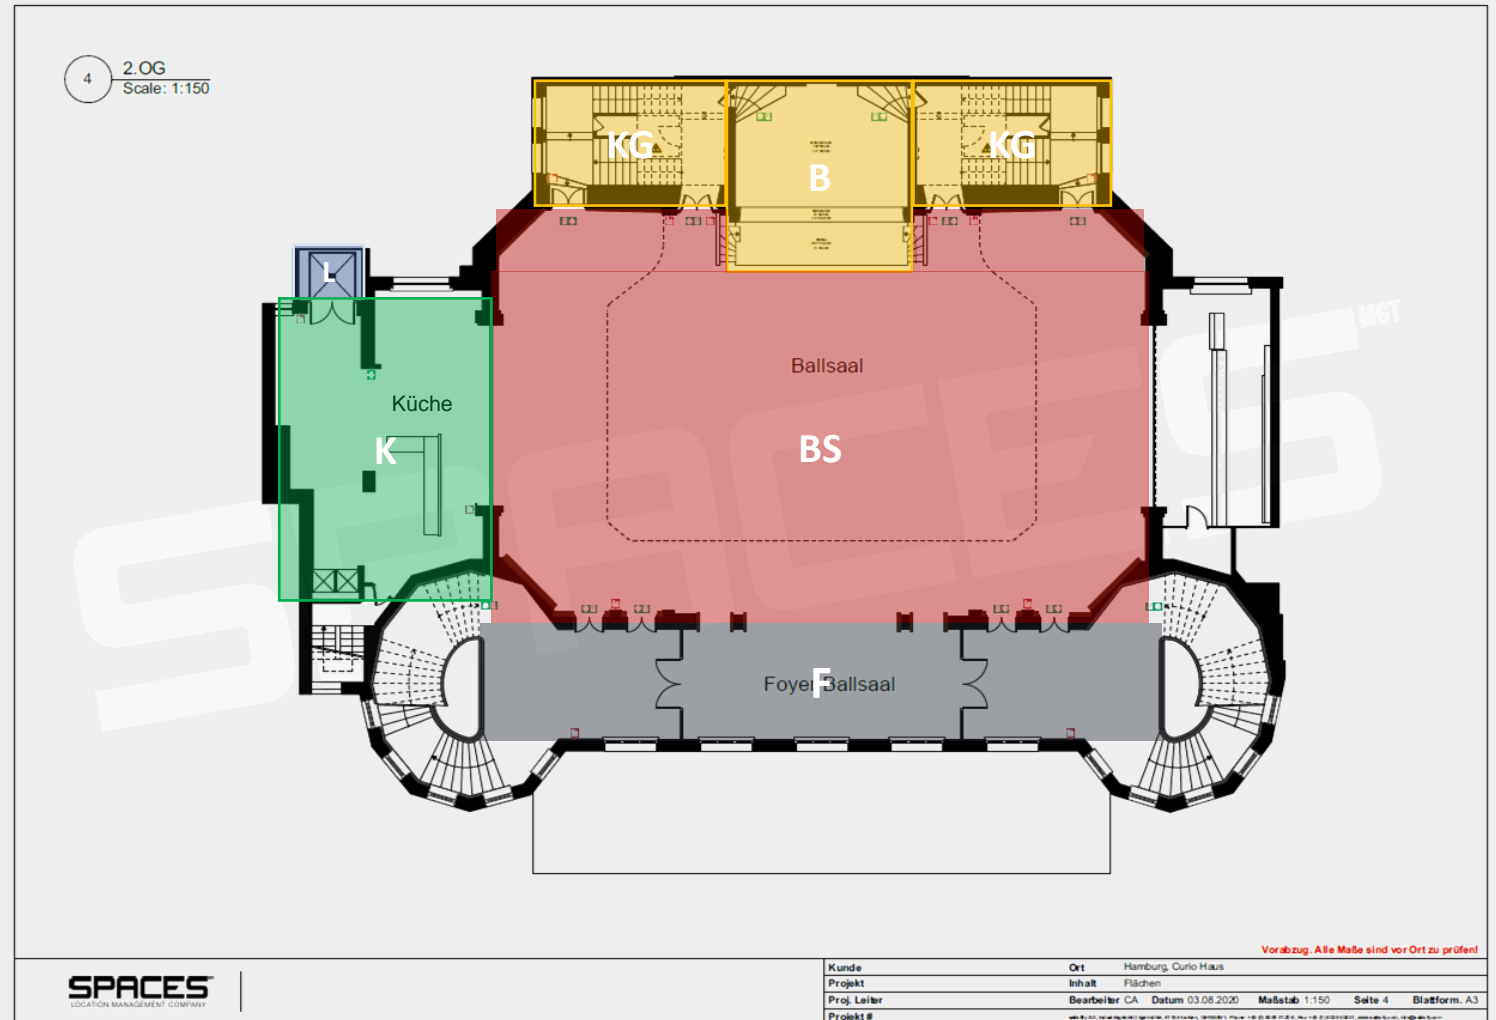

Height 104 cm

KG Artists' dressing rooms

F Foyer, ca. 140 sqm  
LH: 395 cm

K Kitchen

L Goods lift (3306 lbs)

fiber optic Internet up to 500 MBit