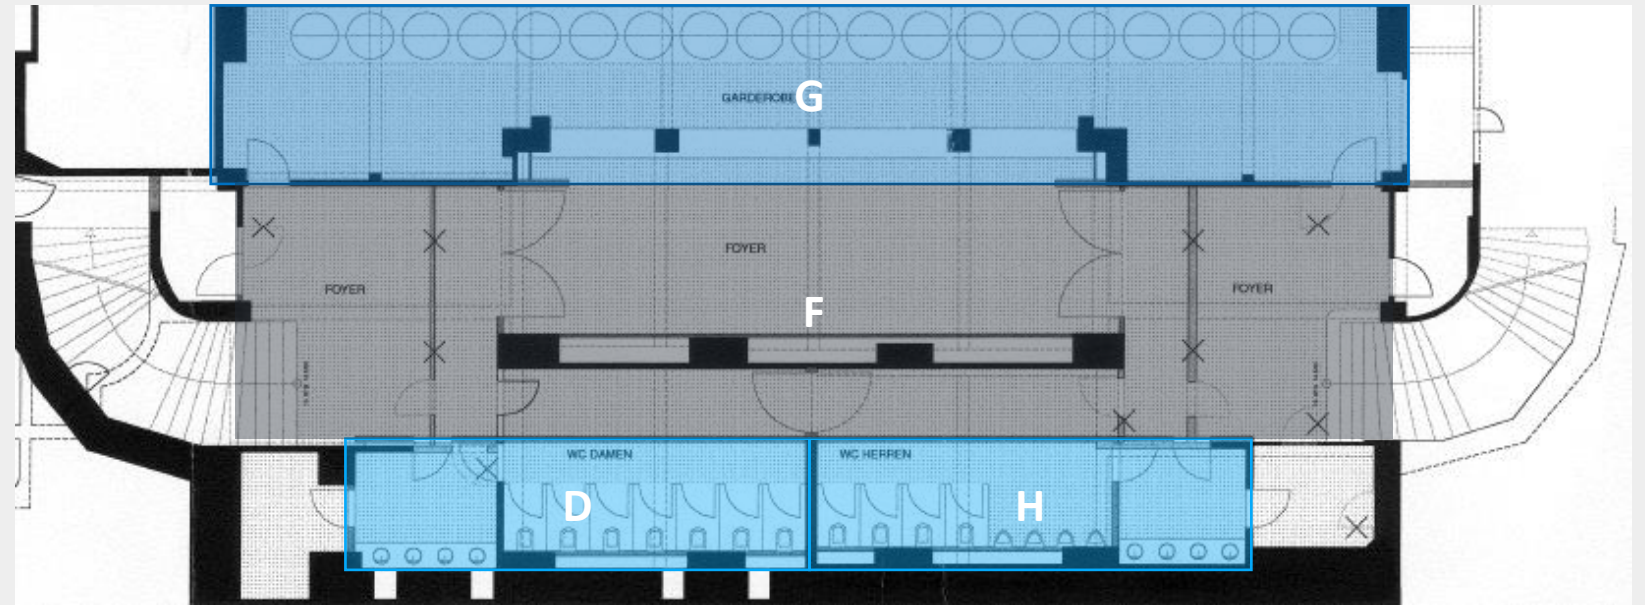

# CURIO HAUS

UG

F Foyer

G Wardrobe

D Ladies WC

H Gents WC

ROTHENBAUM SAAL - FACTS

# CURIO HAUS

EG

RBS  
 Rothenbaum Saal,  
 approx. 300 sqm  
 (2350 x 1277 cm)

FWS  
 Foyer Weißer Saal,  
 approx. 230 sqm

L  
 Goods lift (3306lbs)

T  
 Terrace, 30 sqm

Separate inlet & outlet

Fiber optic Internet up to 500 MBit