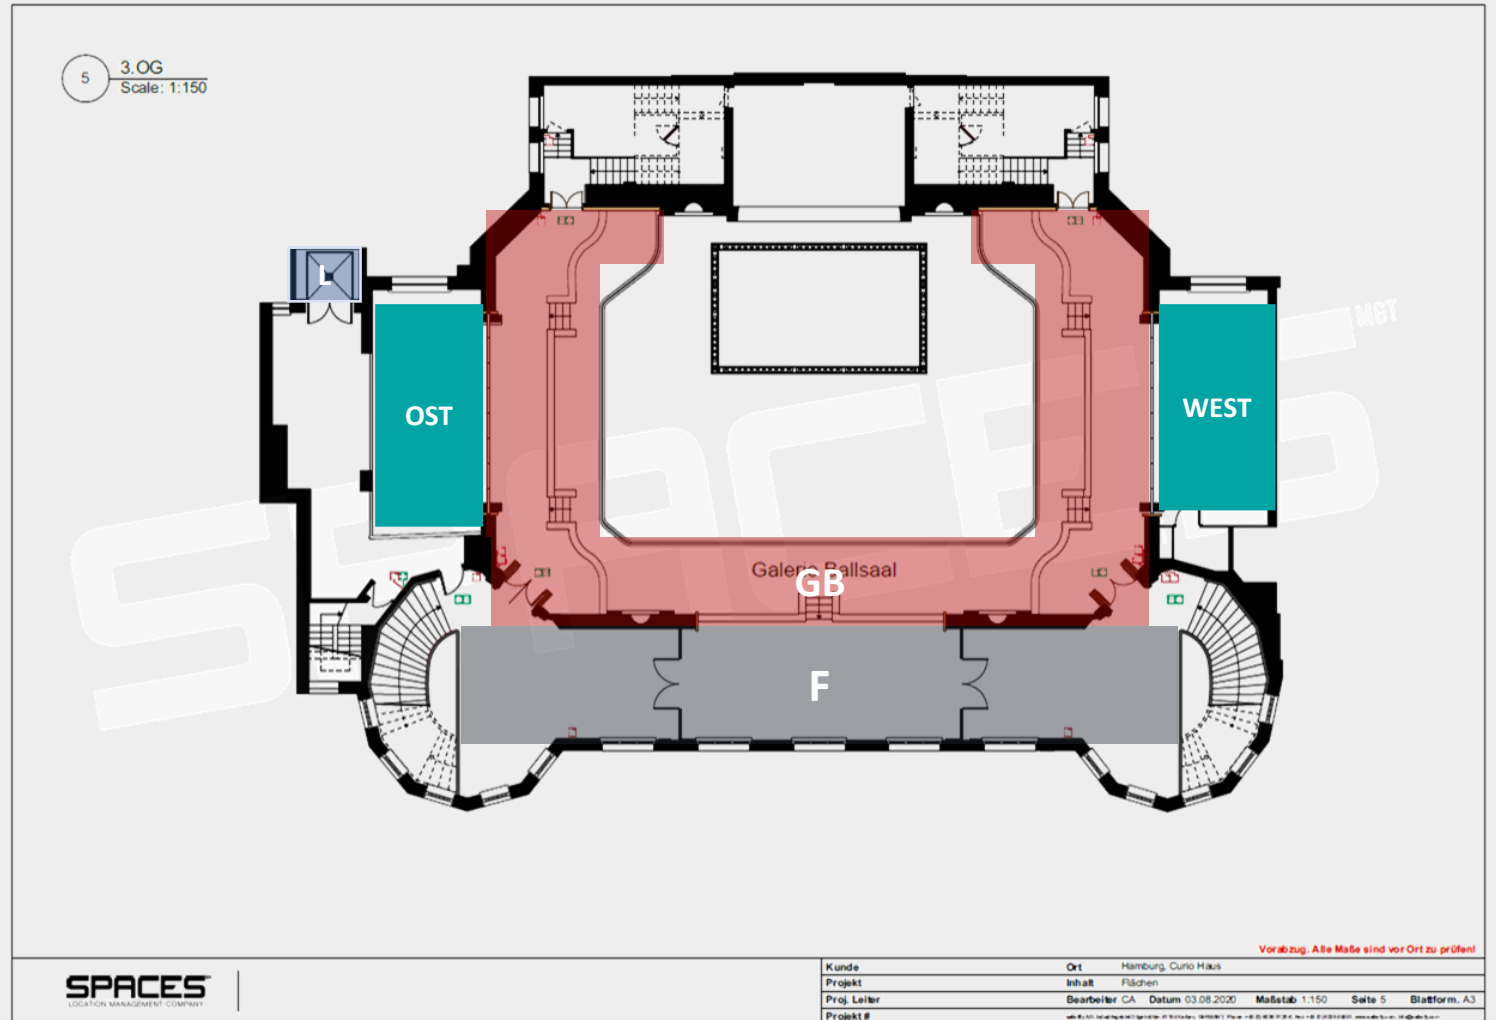

## 1. OG

- RS Roter Salon, approx. 35 sqm
- KA Kaminzimmer, approx. 63 sqm  
LH: 347 cm
- SF Steinfoyer, approx. 290 sqm  
LH: 360 cm
- WSA Weißer Salon, approx. 67 sqm  
LH: 342 cm
- EWS Gallery Weißer Saal – for technology
- D Ladies WC
- H Gents WC
- L Goods lift (3306 lbs)

Height 104 cm

KG Artists' dressing rooms

F Foyer, ca. 140 sqm  
LH: 395 cm

K Kitchen

L Goods lift (3306 lbs)

fiber optic Internet up to 500 MBit

## 3. OG

GB Gallery Ballsaal, approx. 310 sqm

WEST Salon Westempore,  
approx. 42 sqm

OST Salon Ostempore,  
approx. 44 sqm

F Foyer, approx. 200 sqm

L Good lift (3306 lbs)

fiber optic Internet up to 500 MBit